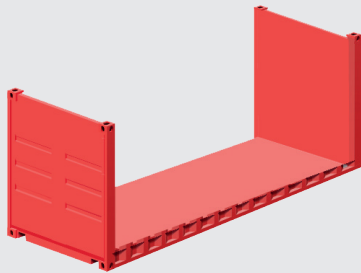

CONTAINER DIMENSIONS

What fits in a 20 ft container and when do need a 40 ft?

DRY CONTAINERS

20 FT DRY CONTAINER	40 FT DRY CONTAINER
Inner size length: 5.897 mm	Inner size length: 12.031 mm
Inner size width: 2.348 mm	Inner size width: 2.348 mm
Inner size height: 2.390 mm	Inner size height: 2.390 mm 2.695 mm (high cube)
Door opening width: 2.336 mm	Door opening width: 2.336 mm
Door opening height: 2.280 mm	Door opening height: 2.280 mm 2.585 mm (high cube)
Pallet load: 11 Euro pallets 800 x 1200 mm	Pallet load: 23 to 24 Euro pallets 800 x 1200 mm

REEFER CONTAINERS

20 FT. REEFER CONTAINER	40 FT. REEFER CONTAINER
Inner size length: 5.458 mm	Inner size length: 11.587 mm
Inner size width: 2.290 mm	Inner size width: 2.290 mm
Inner size height: 2.262 mm	Inner size height: 2.590 mm
Door opening width: 2.336 mm	Door opening width: 2.336 mm
Door opening height: 2.280 mm	Door opening height: 2.280 mm
Max payload: 27.538 kg	Max payload: 29.400 kg

FLAT RACK CONTAINERS

20 FT FLAT RACK CONTAINER	40 FT FLAT RACK CONTAINER
Inner size length: 5.958 mm	Inner size length: 11.986 mm
Inner size width: 2.018 mm	Inner size width: 2.263 mm
Inner size height: 2.018 mm	Inner size height: 1.968 mm
Max payload: 42.100 kg	Max payload: 49.100 kg

OPEN TOP CONTAINERS

20 FT OPEN TOP CONTAINER	40 FT OPEN TOP CONTAINER
Inner size length: 5.893 mm	Inner size length: 12.032 mm
Inner size width: 2.346 mm	Inner size width: 2.346 mm
Inner size height: 2.384 mm	Inner size height: 2.381 mm
Door opening width: 2.338 mm	Door opening width: 2.336 mm
Door opening height: 2.244 mm	Door opening height: 2.280 mm
Max payload: 30.000 kg	Max payload: 28.450 kg